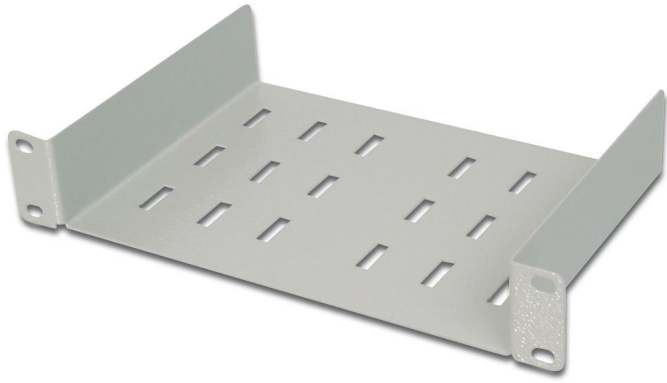

10" Fachboden

| | |
|-----------------------------|----------------|
| Item no. | DN-10-TRAY-1-N |
| Description | 10" Fachboden |
| Description 2 | 1 HE, RAL 7035 |
| Manufacturer | |
| Manufacturer website | |
| days warranty | 24 M |
| EAN-Code | 4016032918455 |
| Gross weight | 0.8 kg |
| Package / Pallet | 1 pieces |
| Standard Lead Time | 2 KW |

Description

DIGITUS 254mm (10") 1U fixed shelf, Color grey RAL 7035

Technical Details:

- 1 Perforated sheet steel
- 1 Complete with fixing material
- 1 Fixing at the front 10" profiles
- 1 Color: light grey, RAL 7035
- 1 Dimensions (HxWxD): 55,271,160 mm