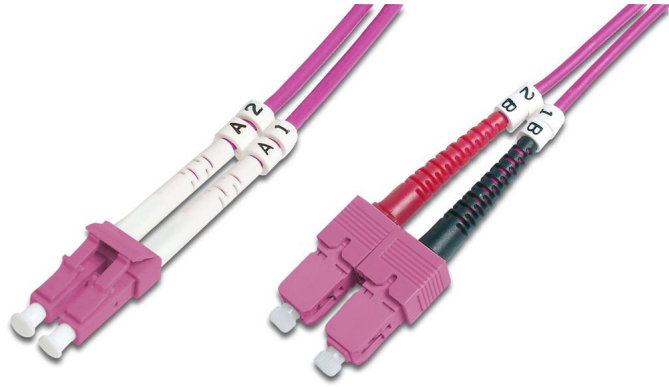

LWL Duplexkabel LCSC 1m OM4

Item no.	DK-2532-01/4
Description	LWL Duplexkabel LCSC 1m OM4
Description 2	50/125µ
Manufacturer	DIGITUS-PROFESSIONAL
Manufacturer website	www.digitus-professional.de
days warranty	24 M
EAN-Code	4016032308911
Gross weight	0.04 kg
Package / Pallet	25 pieces
Standard Lead Time	2 KW

Description

DIGITUS Fiber Optic Patch Cord, LC to SC, Multimode OM4 - 50/125 µ, Duplex, Length 1m

Technical Details:

- 1 Duplex cable
- 1 LSOH
- 1 Connector with ceramic ferrule
- 1 Cable diameter 3mm
- 1 Single packed with test-report
- 1 Connector 1: LC
- 1 Connector 2: SC
- 1 Cable type: I-VH 2G50/125µ
- 1 Fiber class: OM4
- 1 Mode: Multimode
- 1 Color cable: aqua color
- 1 Boot: two-color
- 1 Fiber diameter: 50/125µ
- 1 Cable diameter: 3 mm
- 1 Cable jacket: LSOH
- 1 Length: 1 m
- 1 Packaging: DIGITUS Polybag